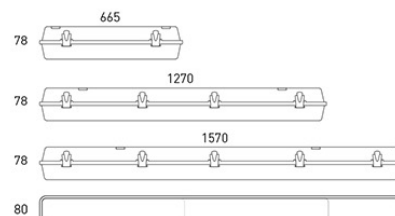

Directly hung up on ceiling by a suspension kit. Option of quick external watertight connectors for linear installations.

INCLUYE / INCLUDES

Incluye driver y módulos LED de 20W.
Se suministra de manera estándar con LED 5700°K.

Includes driver and 20W LED module.
Standardly supplied with 5700°K.

COLORES / COLOURS
58 Gris / Grey

DIMENSIONES / MEASURES

Ancho / Width: 80 mm.
Largo / Length: 665 mm.
Alto / Height: 78 mm.

ACCESORIOS / ACCESSORIES