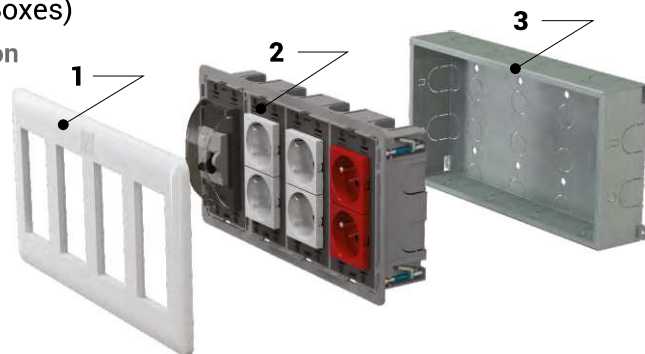

► **E-LINE WSB-FM (Wall Type Flush Mounted Modular Socket Boxes)**

• Flush Mounted (F/M) 16 Modules

• Flush Mounted (F/M) 12 Modules

• Flush Mounted (F/M) 8 Modules

• Flush Mounted (F/M) 4 Modules

► **E-LINE WSB-FM (Back Boxes)**

► **Flush Mounted Application**

To use in brick or concrete wall use a suitable F/M back box.

- 1 - Front Cover
- 2 - F/M Modular Socket Box
- 3 - F/M Back Box (Stainless Steel)

- For WSB Wall Type Modular Socket Boxes; MCB / RCD, power sockets (Mains, UPS), data/phone sockets&faceplates and multimedia sockets are not included.
- Please order required sockets from the back page.
- For more detailed information please contact us.